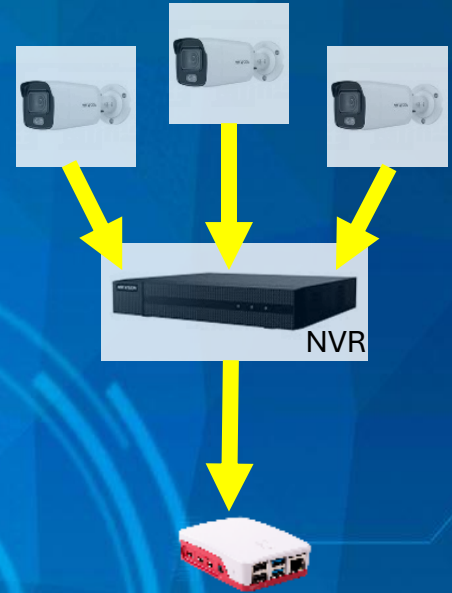

Cutting-Edge Camera Tampering and Anomaly Detection System for Video Surveillance

Designed to revolutionize your security and monitoring operations

Powered by Deep Learning AI Model

Embedded Device

Key Features: